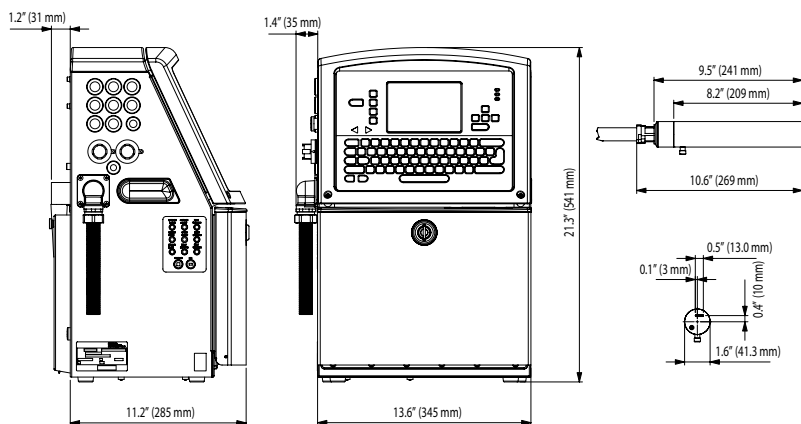

Languages and Interface Options

English, Arabic, Bulgarian, Czech, Danish, Dutch, Farsi, Finnish, French, German, Greek, Hebrew, Hungarian, Italian, Japanese, Korean, Norwegian, Polish, Portuguese, Russian, Simple Chinese, Spanish, Swedish, Thai, Traditional Chinese, Turkish and Vietnamese

Data Interface

Connector® via RS232, RS 485, and Ethernet (standard)

Message Storage

100 complex messages. Unlimited storage using USB.

Console Dimensions

Stainless steel

21.3" (541 mm) high

13.6" (345 mm) wide

11.2" (285 mm) deep

Environmental Protection

IP55 (IP65 option, no plant air required)

Printhead

Heated printhead

Positive air (standard)

Diameter: 1.63" (41.3 mm)

Length: 9.47" (240.5 mm)

Printhead Umbilical

Ultra flexible

Length: 9.84' (3 m) optional 19.69' (6 m)

Diameter: 0.91" (23 mm)

Bend radius: 3.00" (76.2 mm)

Fluids Containers

Ink Smart Cartridge™ 0.793 qt. (750 ml)

Make-up Smart Cartridge 0.793 qt. (750 ml)

Temperature/Humidity Range

41°F to 113°F (5°C to 45°C)

0% to 90% RH non-condensing

Electrical Requirements

Nominal supply power 100-120 / 200-240 VAC at 50/60 Hz., 120 W

Approximate Weight

Unpacked and dry: 39.68 lbs. (18 kg)

Options

IP65 (no plant air required)

Dry air kit for high humidity (requires plant air)

Expanded I/O for remote message select and reverse print

Wide range of accessories

Dimensions

CERTIFIED
ISO 9001
DOCUMENTED QUALITY

800-843-3610

www.videojet.com / info@videojet.com

Videojet Technologies Inc. / 1500 Mittel Boulevard
Wood Dale IL 60191-1073 / USA

Phone 630-860-7330 Fax 630-616-3623