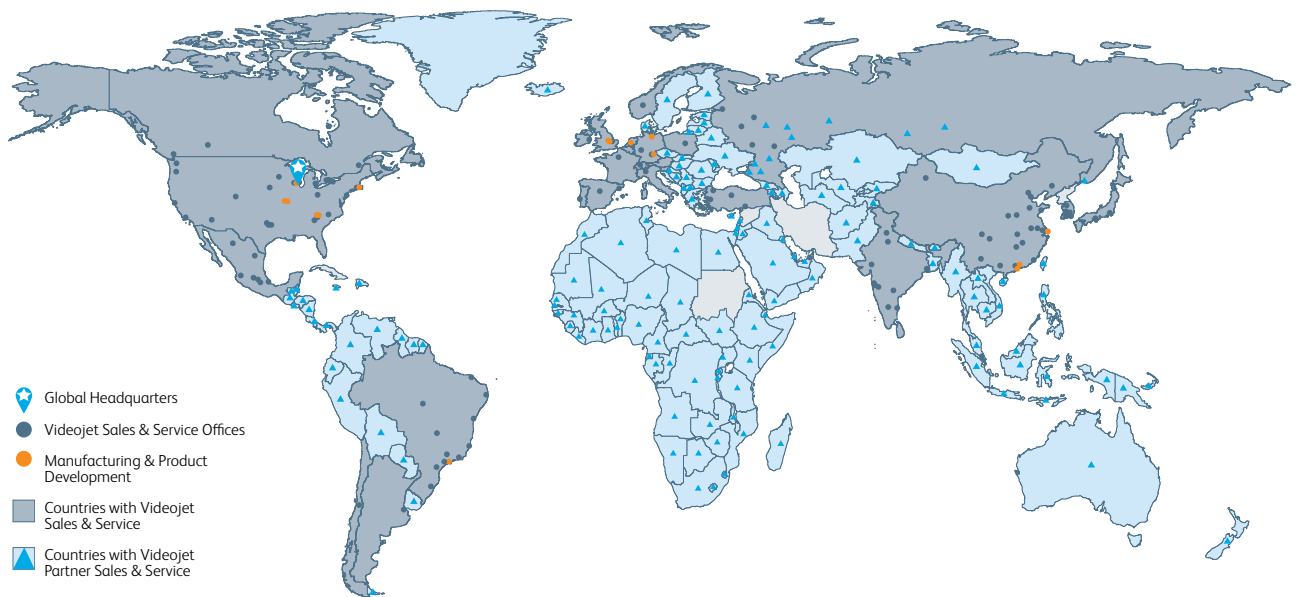

In addition, Videojet's distribution network includes more than 400 distributors and OEMs, serving 135 countries.

Call **(65) 6444 4218**  
Email **marketing.singapore@videojet.com**  
or visit **www.videojet.sg**