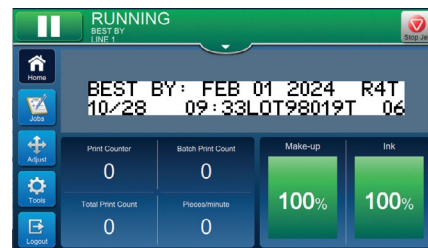

### Simple to use and maintain

Identify printer status, fluid levels, and what you are printing at a glance with our intuitive SIMPLICITY™ touchscreen interface.

\* 1280 Service Module vs legacy Videojet model

### Easy to operate

You don't need expertise to manage the day-to-day CIJ operations, be it code management or changing supplies.

SIMPLICITY, our tablet-inspired 8" intuitive touchscreen interface, greatly reduces operator printer interactions to help eliminate potential user errors.